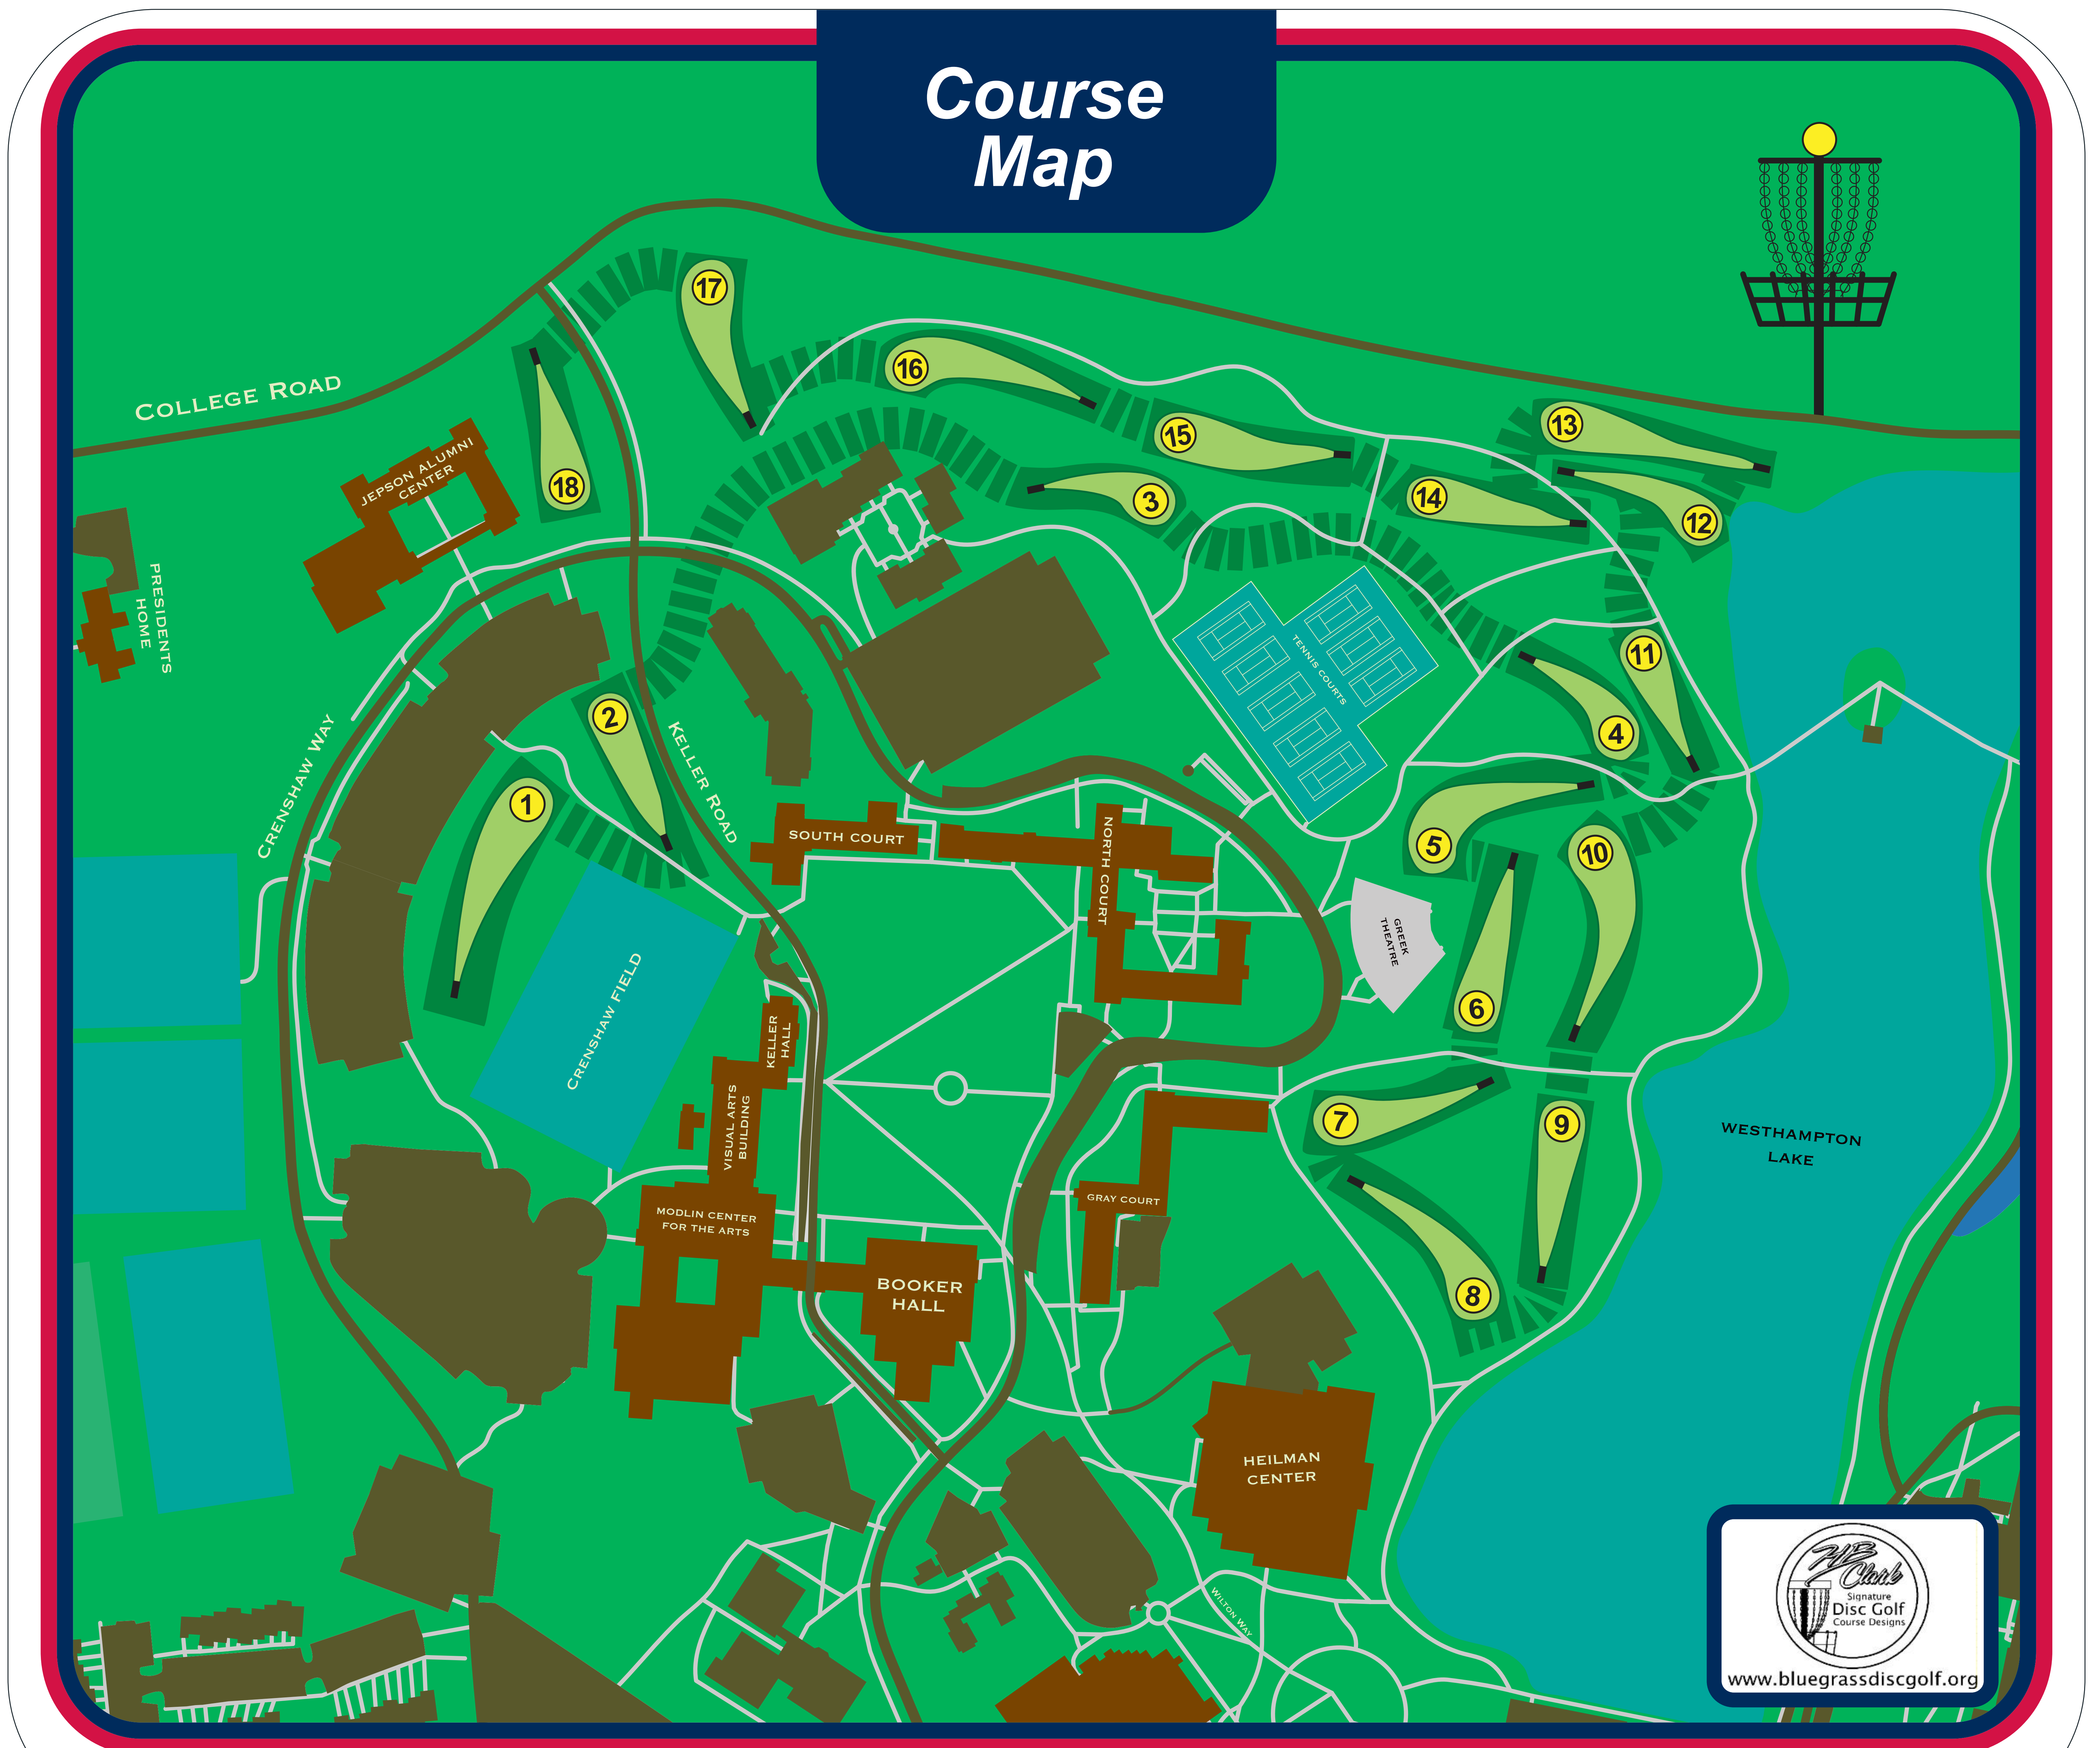

Course Map - Revised

Course Map

UNIVERSITY OF RICHMOND'S SIGNATURE DISC GOLF COURSE DESIGN BY *HB Clark*, PDGA #553 ESTABLISHED 2011